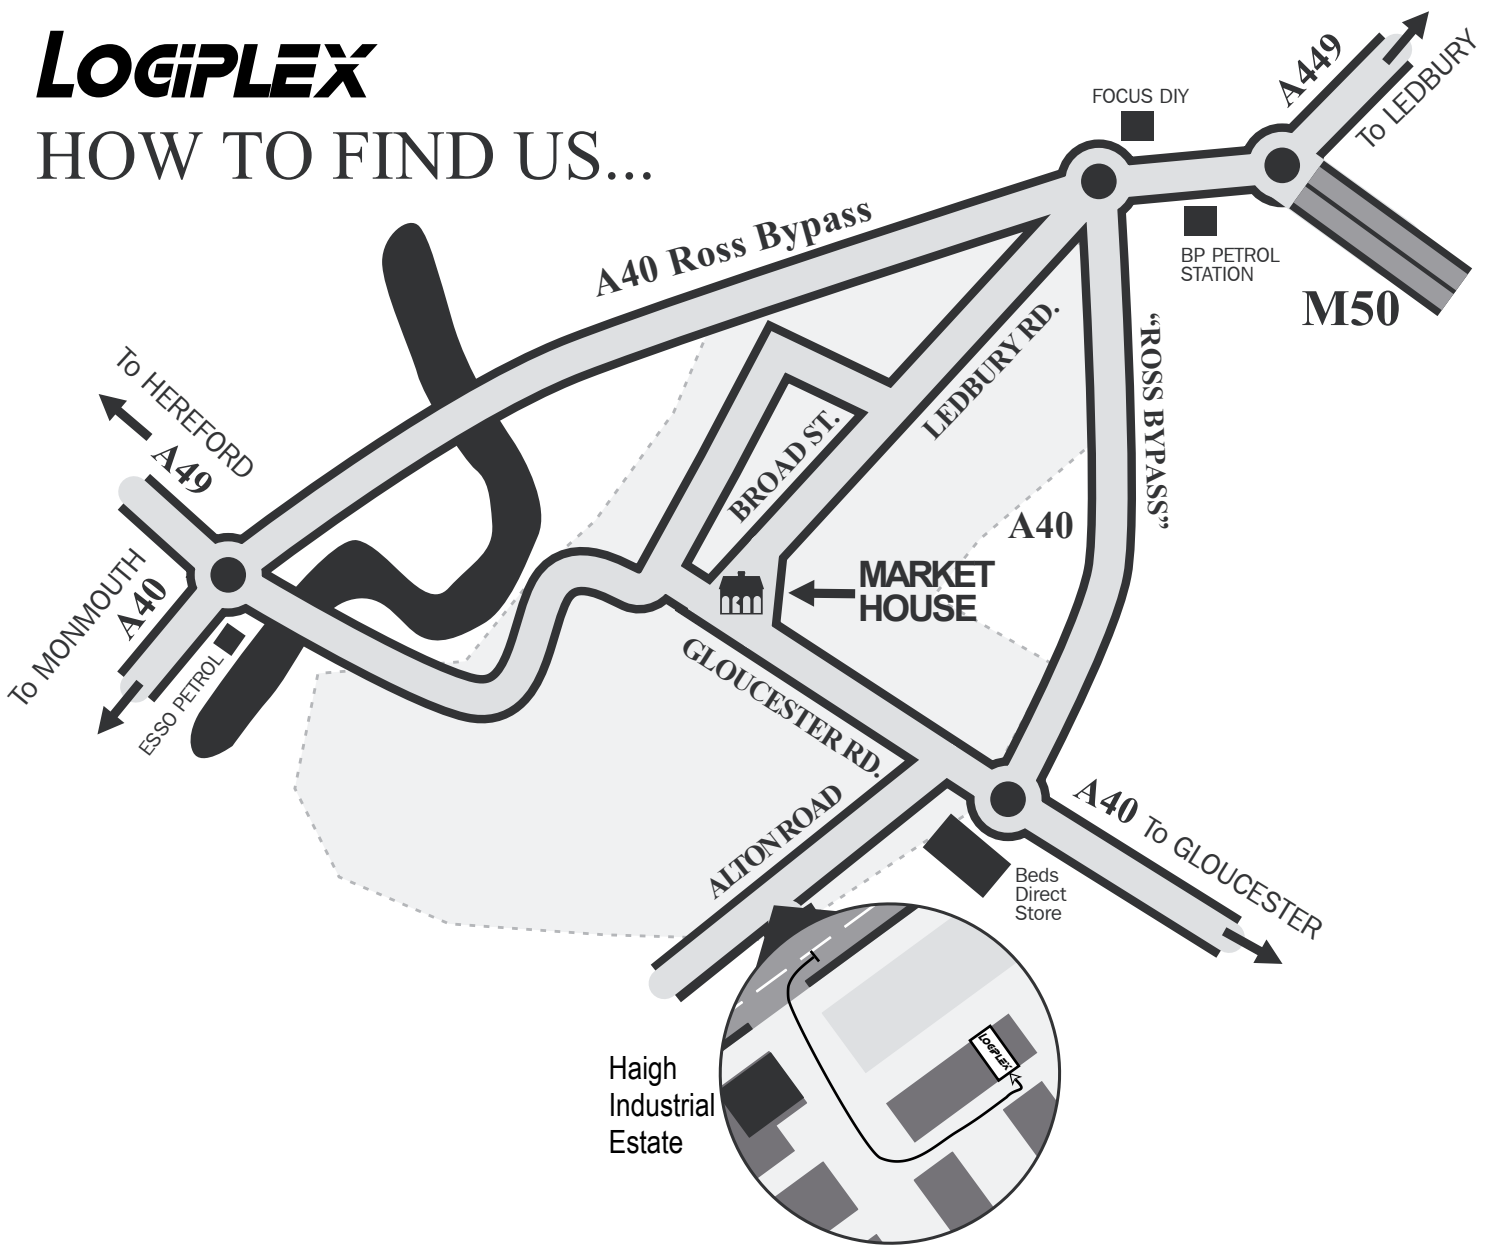

LOGI PLEX

HOW TO FIND US...

From the A40 (Gloucester): At the first roundabout at Ross go first left for the town centre past the Beds Direct store. Turn immediate left into Alton Road and Haigh Ind. Est. is 150 metres on the left.

From the A40 (Monmouth): Stay on the A40 for Gloucester. Do not turn in for the town centre at the BP garage roundabout. Turn right (signed Gloucester) at the next roundabout (Cattle Market and Focus DIY Store). 1/2 mile to next roundabout and go right for the town centre past the Beds Direct store. Turn immediate left into Alton Road and Haigh is 150 metres on the left.

From the M50: Take the first exit on the roundabout past the BP garage and left at the next one (Cattle Market and Focus DIY Store). 1/2 mile to next roundabout and go right for the town centre past the Beds Direct store. Turn immediate left into Alton Road and Haigh Industrial Estate is 150 metres on the left.